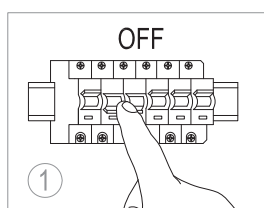

miloox[®]

Model: 1744.190

1744.191

1744.192

G9 x 1 x 40W MAX,
220~240V 50/60Hz

max Ø: 20 mm

max height: 60 mm

wire connection